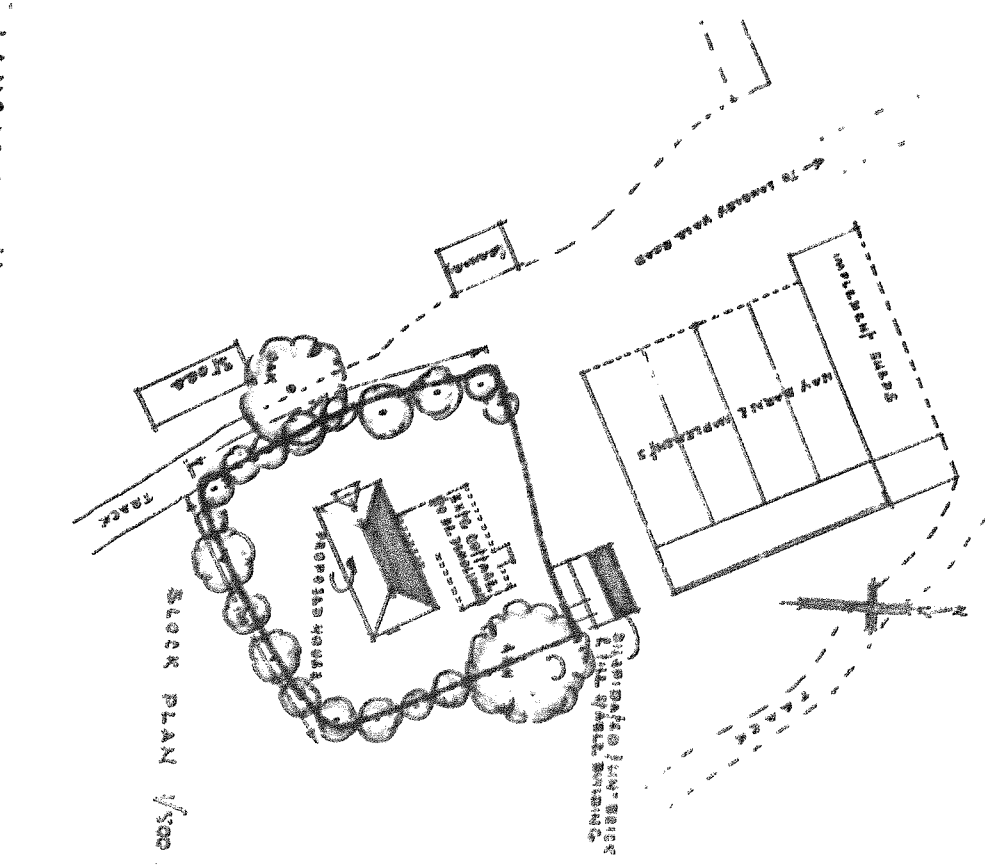

LANGLEY BOTTOM FARM EPSOM SURREY PROPOSED HOUSE FOR FARM MANAGER

DRAWING NO. L. 37. SCALE 1/500 & 1/2500

DESIGNED BY G. HAYES F.R.I.C.S. (RE SCHOOL HOUSE, WARRIAM HOSIUM W.V.)