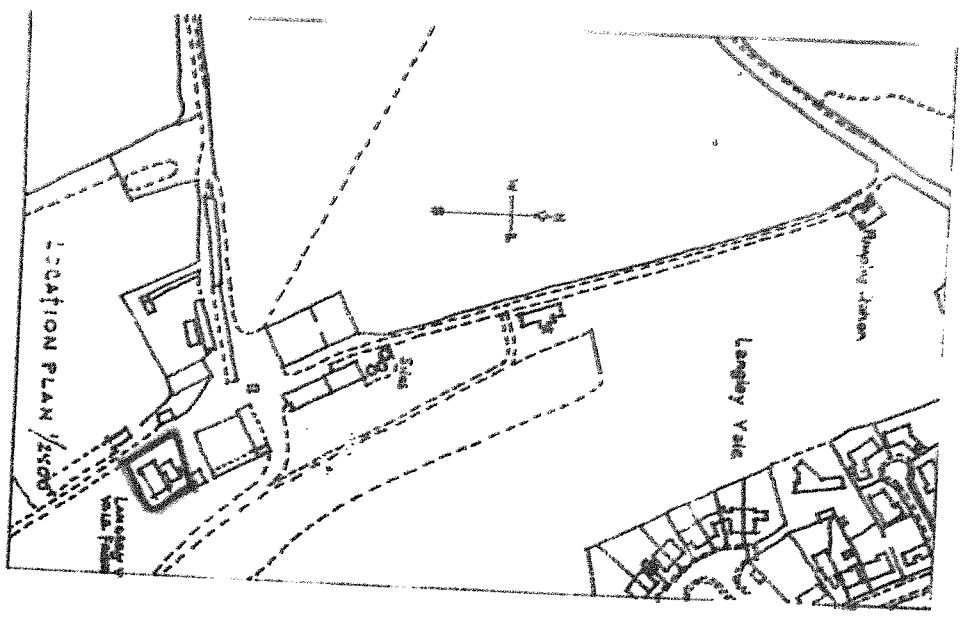

LANGLEY BOTTOM FARM EPSOM SURREY PROPOSED HOUSE FOR FARM MANAGER

DRAWING NO. L. 37. SCALE 1/500 & 1/2500

DESIGNED BY G. HAYES F.R.I.C.S. (RE SCHOOL HOUSE, WARRIAM HOSIUM W.V.)